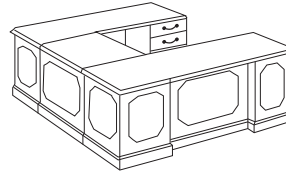

Desk Features:
• Pull-out writing board
• Box / file drawer
• Central locking via center drawer
Credenza Features:
• Box / locking file drawer
• Cable accessible
• Fully finished back
Bridge Features:
• Cable accessible

ALSO AVAILABLE:
LEFT EXECUTIVE U DESK
7350-58 (L)
W72 D107 H30

Consists of:
-580 Right Single Ped Desk, W72 D36
-581 Left Single Ped Credenza, W72 D21
-59 Bridge, W50 D24

Consists of:
-480 Left Single Pedestal Desk, W66 D30
-279 Right Single Ped Return, W42 D24