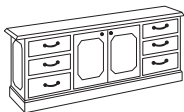

EXECUTIVE CREDENZA

1. **7350-20**
   W66 D20 H30
2. Box / file drawer per pedestal
   - Drawers suspended on quality metal slides
   - Fully extending file drawers
   - Storage compartment has one shelf
   - Fully finished back