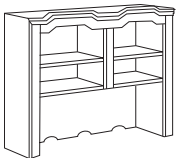

BOOKCASE

7350-09
W30 D14 H74
• Two adjustable shelves
• Abundant storage behind doors

BOOKCASE

7350-08
W30 D14 H74
• Three adjustable shelves and one stationary shelf

ORGANIZER

7350-40
W13 D9.25 H13
• For use with the -531, -532, -534, -535
• Features three fixed shelves / dividers
• Can be utilized horizontally or vertically

OVERHEAD STORAGE

7350-41
W29 D14 H46
• Two adjustable shelves
• Fits on top the lateral file, -152
• Cable access grommet

OVERHEAD STORAGE

ALSO AVAILABLE:
OVERHEAD STORAGE
7350-44
W60 D14 H46

7350-61
W66 D14 H46
• Two adjustable shelves
• Two stationary shelves
• Cable access grommet
• -44 fits atop the -20, -21 & -22
• -61 fits atop the -571, -581, -517, -518, -527, -528, -547, -548, -24, -577 & -588
• 20" vertical clearance for monitor