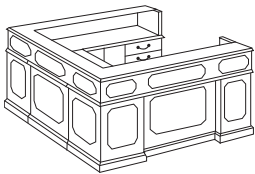

RIGHT RECEPTION U DESK

7350-657 (R)
W72 D102 H44