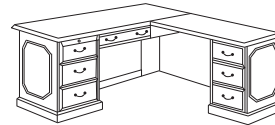

RIGHT EXECUTIVE L DESK

7350-55 (R)
W72 D84 H30

1. Consists of:
2. -570 Left Single Pedestal Desk, W72 D36
   - -579 Right Single Ped Return, W48 D24