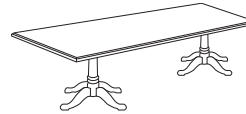

10' RECTANGULAR CONFERENCE TABLE WITH QUEEN ANNE BASE

7350-98
W120 D46 H30