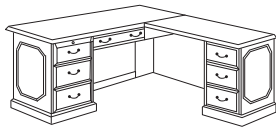

Desk Features:
• Box / file drawer
• Center drawer
• Centrally locking
• Pull-out writing board
Return Features:
• Box / locking file drawer
• Cable accessible

ALSO AVAILABLE:
LEFT EXECUTIVE L DESK
7350-49 (L)
W66 D78 H30

Consists of:
-570 Left Single Pedestal Desk, W72 D36
-571 Right Single Ped Credenza, W72 D21
-59 Bridge, W50 D24