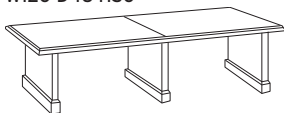

ALSO AVAILABLE:

8' RECTANGULAR CONFERENCE TABLE WITH SLAB ENDS

7350-94
W96 D44 H30

6' RECTANGULAR CONFERENCE TABLE WITH SLAB ENDS

7350-93
W72 D36 H30

12' RECTANGULAR CONFERENCE TABLE WITH SLAB ENDS

7350-99
W120 D46 H30