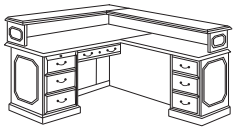

G O V E R N O R S

LAMINATE COLLECTION 7350

RIGHT RECEPTION DESK

7350-66 (R)
W66 D78 H44