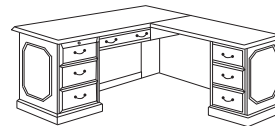

RIGHT EXECUTIVE L DESK

7350-25 (R)
W72 D78 H30

1. Consists of:
2. -570 Left Single Pedestal Desk, W72 D36
   - -279 Right Single Ped Return, W42 D24