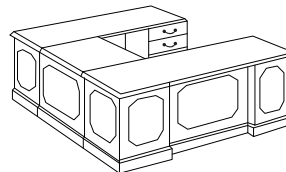

RIGHT EXECUTIVE U DESK
7350-737 (R)
W72 D110 H30

Desk Features:
• Pull-out writing board
• Box / file drawer
• Central locking via center drawer
Credenza Features:
• Box / locking file drawer
• Cable accessible
• Fully finished back
Bridge Features:
• Cable accessible

ALSO AVAILABLE:
LEFT EXECUTIVE U DESK
7350-738 (L)
W72 D110 H30

Consists of:
-580 Right Single Ped Desk, W72 D36
-588 Left Single Ped Credenza, W72 D24
-59 Bridge, W50 D24